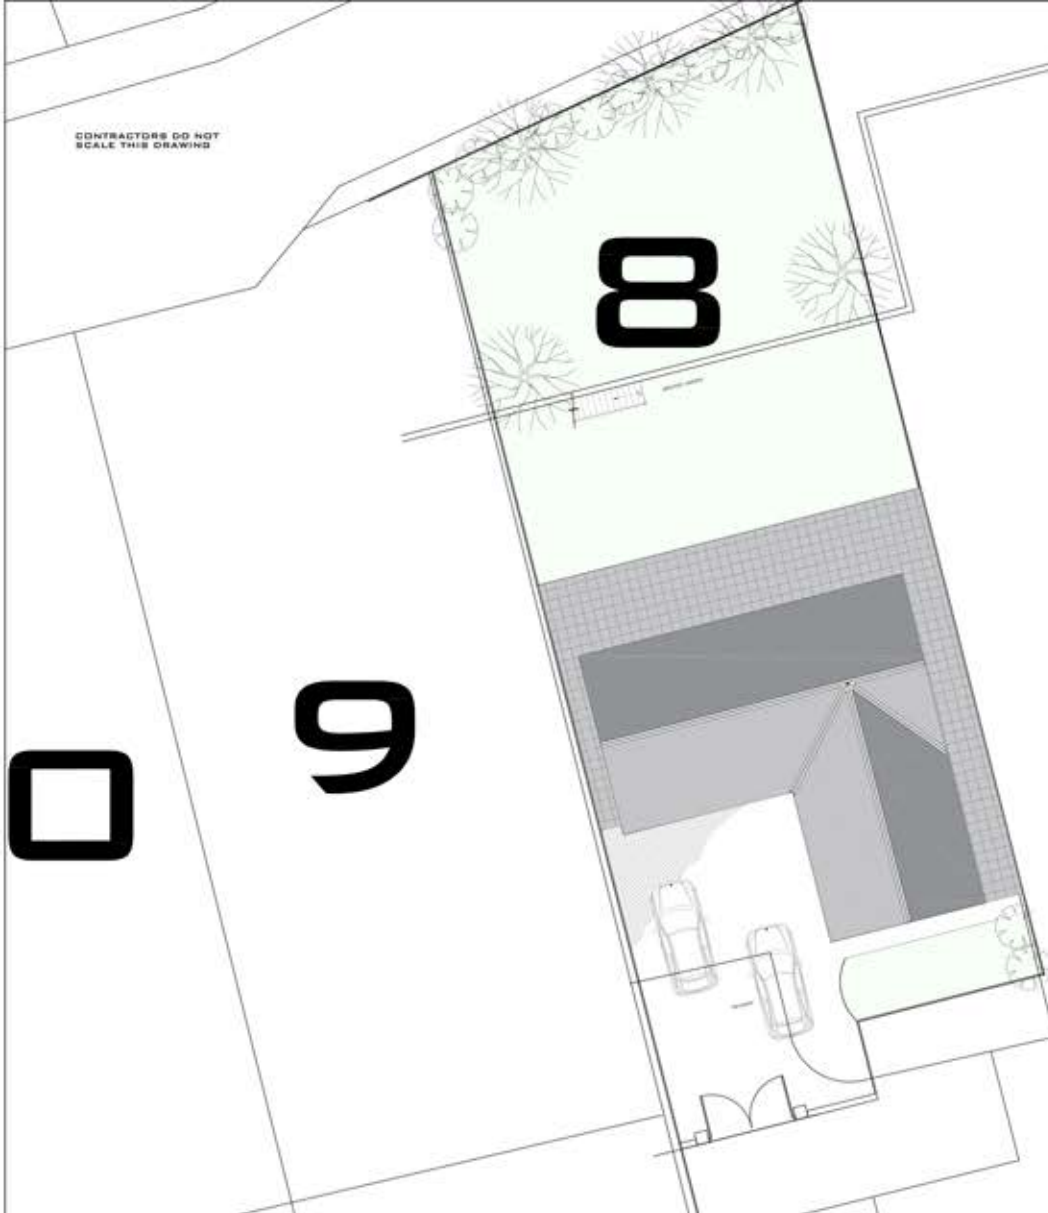

CONTRACTORS DO NOT
SCALE THIS DRAWING

ROOF PLAN 1:100