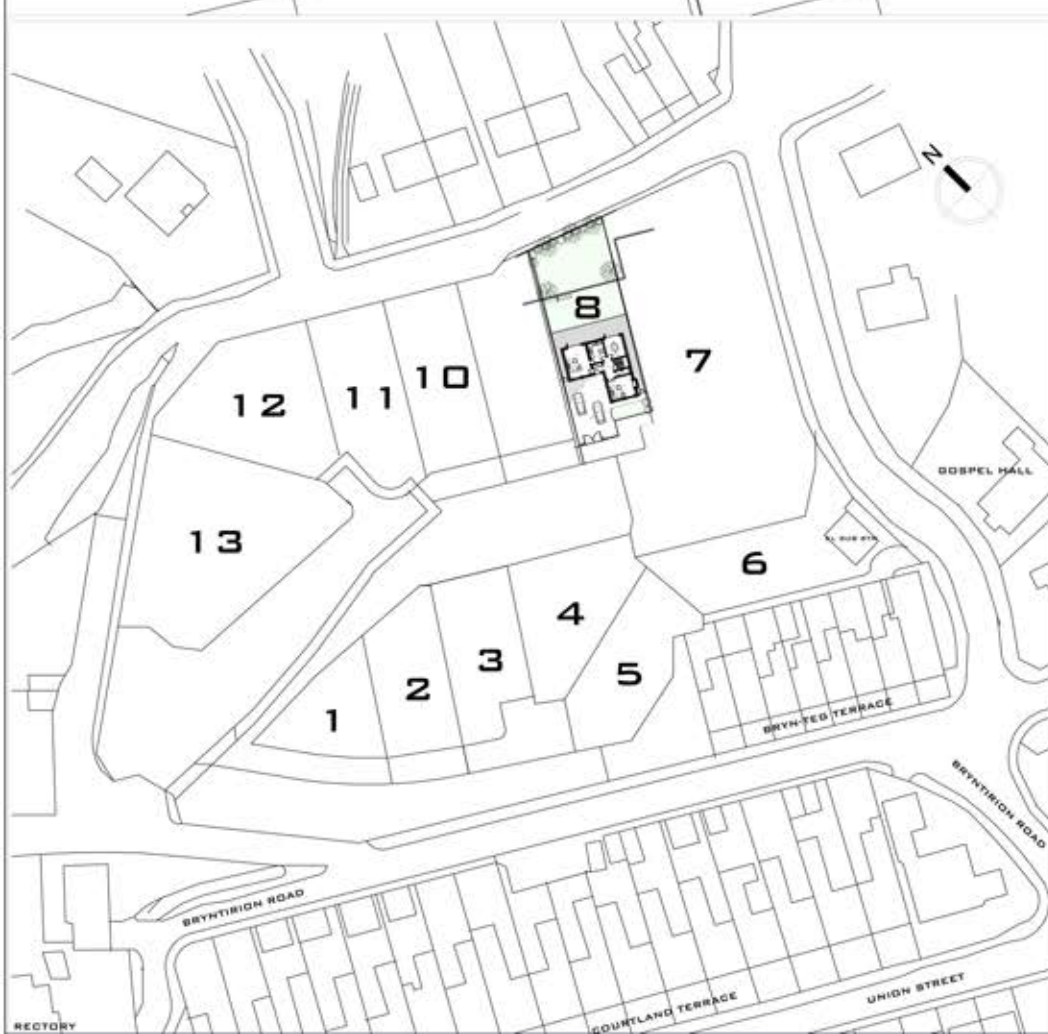

BLOCK PLAN 1:500

DATE: NOVEMBER 2014 SCALE: 1:50 @ A1 DRAWING NO: SANDROCK13/04	04
DISCIPLINE: ROOF PLAN	
T: 0299 20514300 M: 07584 163 786 E: SALES@ZENITHDESIGNS.CO.UK